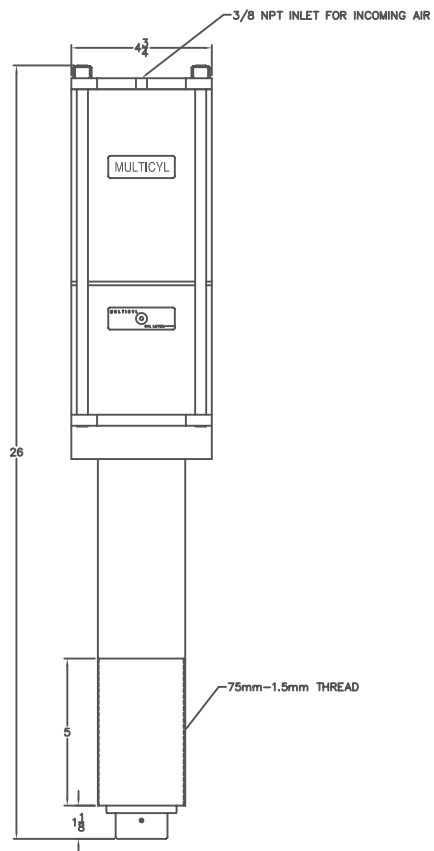

XL 20-16-7 CYLINDER

2" OVERALL STROKE
7/32 POWER STROKE
10 TON MAX OUTPUT

MULTICYL Inc.
640 Hardwick Road, Unit 5
Bolton, Ontario
Canada L7E 5R1
(905) 951-0670
FAX (905) 951-0672